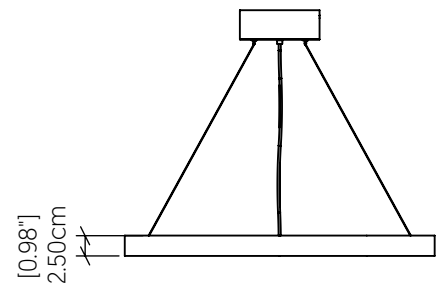

1442LED [LED]

Name: Naiá Accord Pendant 1442 LED
Collection: Naiá
Application: Pendant
Construction: Natural Wood Venner, MDF and Acrylic

Specifications

Light Source: LED Strip
Driver Location: Inside the canopy
Color Temperature: 3000K, 3500K and 4000K
Dimming Option: 0-10V, ELV/TRIAC
CRI: 90
Delivered Lumens: 1756 lm
Total Power: 37.3 W
Input Voltage: 120V - 277V
Input Frequency: 60 Hz
Canopy Dimension: H7.5cm Ø25cm / H2.95" Ø9.84"
Height Adjustment Limit: 10"
Weight: N/A

Fixture Image

Technical Drawing

Photometric Graph

Standards