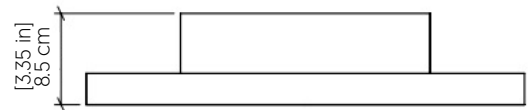

5089LED [LED]

Name: Naiá Accord Ceiling 5089 LED
Collection: Naiá
Application: Ceiling / Wall
Construction: Natural Wood Venner, MDF and Acrylic

Specifications

Light Source:	LED Strip
Driver Location:	Inside the luminaire
Color Temperature:	3000K, 3500K and 4000K
Dimming Option:	0-10V, ELV/TRIAC
CRI:	90
Delivered Lumens:	1076 lm
Total Power:	22.9 W
Input Voltage:	120V - 277V
Input Frequency:	60 Hz
Canopy Dimension:	N/A
Height Adjustment Limit:	N/A
Weight:	N/A

Fixture Image

Technical Drawing

Photometric Graph

Standards