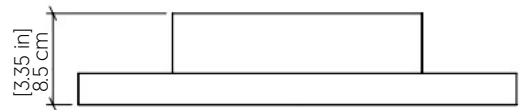

5090LED [LED]

Name: Naiá Accord Ceiling 5090 LED
Collection: Naiá
Application: Ceiling / Wall
Construction: Natural Wood Venner, MDF and Acrylic

Specifications

Light Source: LED Strip
Driver Location: Inside the luminaire
Color Temperature: 3000K, 3500K and 4000K
Dimming Option: 0-10V, ELV/TRIAC
CRI: 90
Delivered Lumens: 1756 lm
Total Power: 37.3 W
Input Voltage: 120V - 277V
Input Frequency: 60 Hz
Canopy Dimension: N/A
Height Adjustment Limit: N/A
Weight: N/A

Fixture Image

Technical Drawing

Photometric Graph

Standards