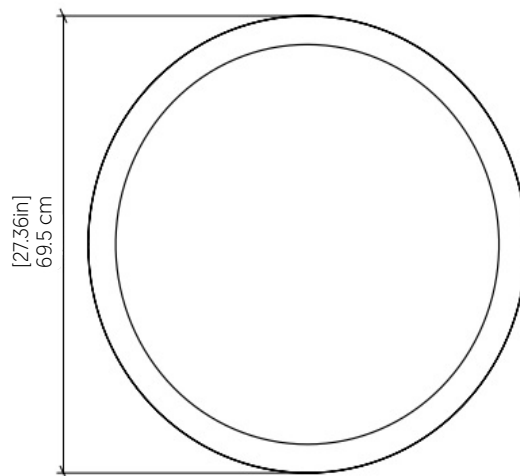

5097LED [LED]

Name: Naiá Accord Ceiling 5097LED
Collection: Naiá
Application: Ceiling / Wall
Construction: Natural Wood Venner, MDF and Acrylic

Specifications

Light Source: LED Strip
Driver Location: Inside the luminaire
Color Temperature: 3000K, 3500K and 4000K
Dimming Option: 0-10V, ELV/TRIAC
CRI: 90
Delivered Lumens: 1656lm
Total Power: 46.5W
Input Voltage: 120V - 277V
Input Frequency: 60 Hz
Canopy Dimension: N/A
Height Adjustment Limit: N/A
Weight: N/A

Fixture Image

Technical Drawing

Photometric Graph

Standards