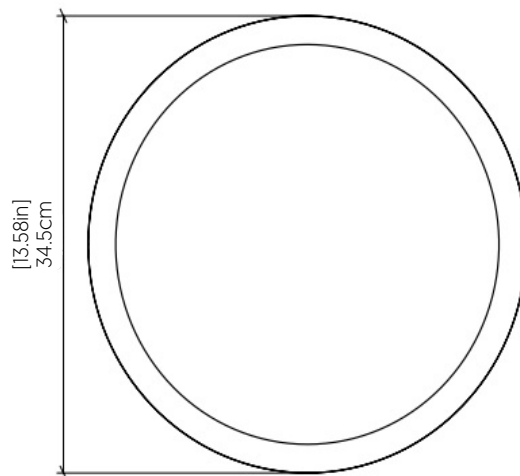

5095LED [LED]

Name: Naiá Accord Ceiling 5095LED
Collection: Naiá
Application: Ceiling / Wall
Construction: Natural Wood Venner, MDF and Acrylic

Specifications

Light Source: LED Strip
Driver Location: Inside the luminaire
Color Temperature: 3000K, 3500K and 4000K
Dimming Option: 0-10V, ELV/TRIAC
CRI: 90
Delivered Lumens: 814lm
Total Power: 23W
Input Voltage: 120V - 277V
Input Frequency: 60 Hz
Canopy Dimension: N/A
Height Adjustment Limit: N/A
Weight: N/A

Fixture Image

Technical Drawing

Photometric Graph

Standards