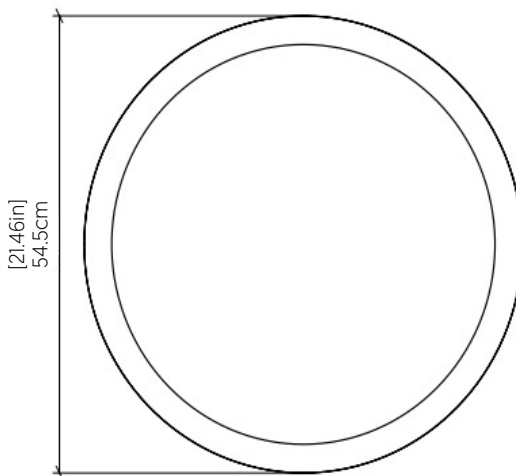

5096LED [LED]

Name: Naiá Accord Ceiling 5096LED
 Collection: Naiá
 Application: Ceiling / Wall
 Construction: Natural Wood Venner, MDF and Acrylic

Specifications

Light Source: LED Strip
 Driver Location: Inside the luminaire
 Color Temperature: 3000K, 3500K and 4000K
 Dimming Option: 0-10V, ELV/TRIAC
 CRI: 90
 Delivered Lumens: 1329lm
 Total Power: 37.3W
 Input Voltage: 120V - 277V
 Input Frequency: 60 Hz
 Canopy Dimension: N/A
 Height Adjustment Limit: N/A
 Weight: N/A

Fixture Image

Technical Drawing

Photometric Graph

Standards