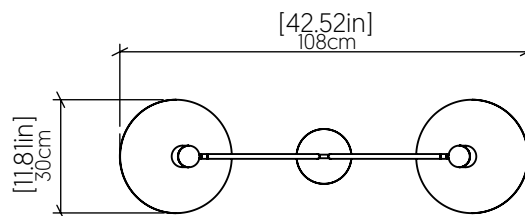

1421 [GU10]

Name: Dot Accord Pendant 1421
 Collection: Dot
 Application: Pendant
 Construction: Natural Wood Veneer, MDF and Carbon Steel

Specifications

Light Source: 2x GU10 6W 120v-277v
 Driver Location: N/A
 Color Temperature: Lamp Dependent
 Dimming Option: Lamp Dependent
 CRI: Lamp Dependent
 Delivered Lumens: Lamp Dependent
 Total Power: Lamp Dependent
 Input Voltage: 120V-277V
 Input Frequency: 60 Hz
 Canopy Dimension: H6.5cm Ø18cm / H2.56" Ø7.09"
 Height Adjustment Limit: N/A
 Weight: N/A

Fixture Image

Technical Drawing

Photometric Graph

Standards