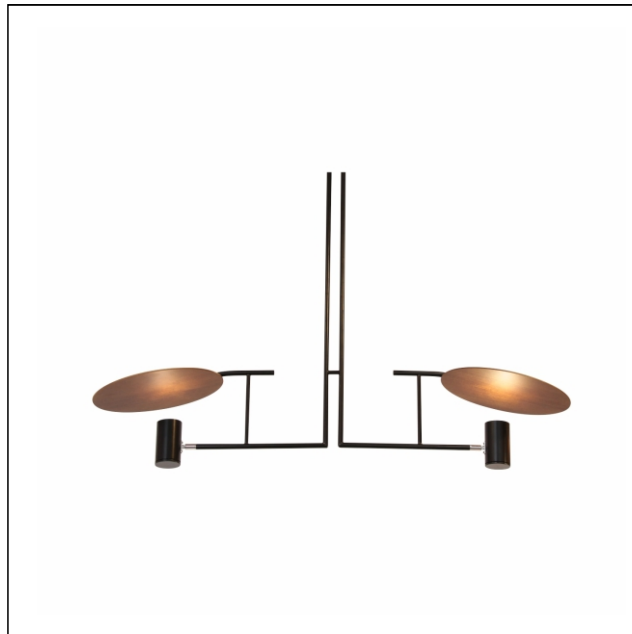

1421 [GU10]

Name: Dot Accord Pendant 1421
Collection: Dot
Application: Pendant
Construction: Natural Wood Veneer, MDF and Carbon Steel

Specifications

Light Source: 2x GU10 6W 120v-277v
Driver Location: N/A
Color Temperature: Lamp Dependent
Dimming Option: Lamp Dependent
CRI: Lamp Dependent
Delivered Lumens: Lamp Dependent
Total Power: Lamp Dependent
Input Voltage: 120V-277V
Input Frequency: 60 Hz
Canopy Dimension: H6.5cm Ø18cm / H2.56" Ø7.09"
Height Adjustment Limit: N/A
Weight: N/A

Fixture Image

Technical Drawing