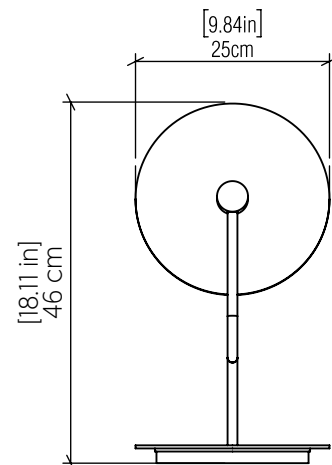

7057 [E-26]

Name: Dot Accord Table Lamp 7057
 Collection: Dot
 Application: Table Lamp
 Construction: Natural Wood Veneer, MDF and Carbon Steel

Specifications

Light Source: 1x GU10 6W 120V-240V
 Light Bulbs not Included
 Color Temperature: Lamp dependent
 CRI: Lamp dependent
 Delivered Lumens: Lamp dependent
 Total Power: Lamp dependent
 Input Voltage: 120V - 240V
 Input Frequency: 60 Hz
 Canopy Dimension: N/A
 Height Adjustment Limit: N/A
 Weight: 3.33kg/7.34lbs

Fixture Image

Technical Drawing

Photometric Graph

Standards