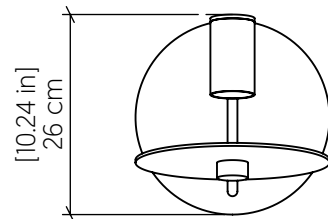

7057 [E-26]

Name: Dot Accord Table Lamp 7057
Collection: Dot
Application: Table Lamp
Construction: Natural Wood Veneer, MDF and Carbon Steel

Specifications

Light Source: 1x GU10 6W 120V-240V
Light Bulbs not Included
Color Temperature: Lamp dependent
CRI: Lamp dependent
Delivered Lumens: Lamp dependent
Total Power: Lamp dependent
Input Voltage: 120V - 240V
Input Frequency: 60 Hz
Canopy Dimension: N/A
Height Adjustment Limit: N/A
Weight: 3.33kg/7.34lbs

Fixture Image

Technical Drawing

Photometric Graph

Standards