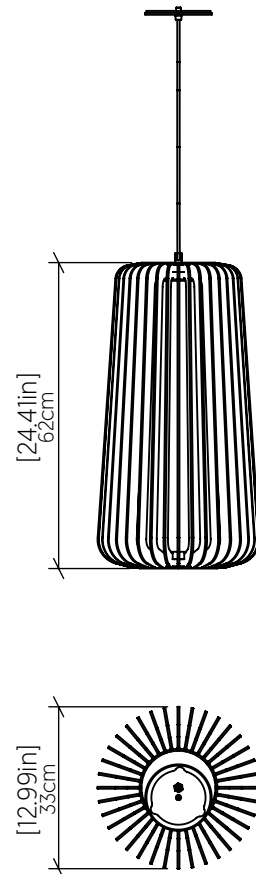

Specifier: _____ Date: _____

Project name: _____

Project location: _____

1429 [E-26]

Name: Stecche Di Legno Accord Pendant 1429
Collection: Stecche Di Legno
Application: Pendant
Construction: Natural Wood Veneer, MDF and Cotton shade

Specifications

Light Source: 1x E26 25W 120V-240V
Driver Location: N/A
Color Temperature: Lamp Dependent
Dimming Option: Lamp Dependent
CRI: Lamp Dependent
Delivered Lumens: Lamp Dependent
Total Power: Lamp Dependent
Input Voltage: 120V-240V
Input Frequency: 60 Hz
Canopy Dimension: H0.8cm Ø13,5cm / H0.31" Ø5.31"
Height Adjustment Limit: 10'
Weight: 4.05kg/8.93lbs

Fixture Image

Technical Drawing

Photometric Graph

Standards