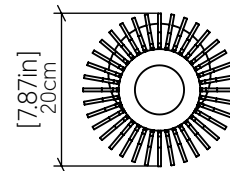

1426 [E-26]

Name: Stecche Di Legno Accord Pendant 1426
 Collection: Stecche Di Legno
 Application: Pendant
 Construction: Natural Wood Veneer, MDF and Cotton shade

Specifications

Light Source: 1x E26 25W 120V-240V
 Driver Location: N/A
 Color Temperature: Lamp Dependent
 Dimming Option: Lamp Dependent
 CRI: Lamp Dependent
 Delivered Lumens: Lamp Dependent
 Total Power: Lamp Dependent
 Input Voltage: 120V-240V
 Input Frequency: 60 Hz
 Canopy Dimension: H0.8cm Ø13,5cm / H0.31" Ø5.31"
 Height Adjustment Limit: 10'
 Weight: 1.35kg/2.98lbs

Fixture Image

Technical Drawing

Photometric Graph

Standards