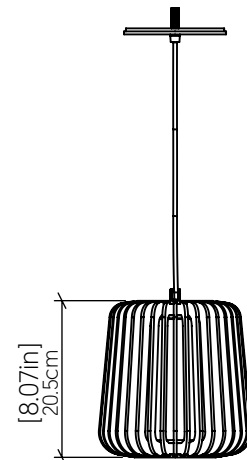

1426 [E-26]

Name: Stecche Di Legno Accord Pendant 1426
 Collection: Stecche Di Legno
 Application: Pendant
 Construction: Natural Wood Veneer, MDF and Cotton shade

Specifications

Light Source: 1x E26 25W 120V-240V
 Driver Location: N/A
 Color Temperature: Lamp Dependent
 Dimming Option: Lamp Dependent
 CRI: Lamp Dependent
 Delivered Lumens: Lamp Dependent
 Total Power: Lamp Dependent
 Input Voltage: 120V-240V
 Input Frequency: 60 Hz
 Canopy Dimension: H0.8cm Ø13,5cm / H0.31" Ø5.31"
 Height Adjustment Limit: 10'
 Weight: 1.35kg/2.98lbs

Fixture Image

Technical Drawing

Photometric Graph

Standards