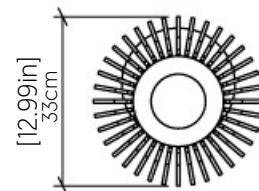

Specifier: _____ Date: _____

Project name: _____

Project location: _____

1428 [E-26]

Name: Stecche Di Legno Accord Pendant 1428
Collection: Stecche Di Legno
Application: Pendant
Construction: Natural Wood Veneer, MDF and Cotton shade

Specifications

Light Source: 1x E26 25W 120V-240V
Driver Location N/A
Color Temperature: Lamp Dependent
Dimming Option: Lamp Dependent
CRI: Lamp Dependent
Delivered Lumens: Lamp Dependent
Total Power: Lamp Dependent
Input Voltage: 120V-240V
Input Frequency: 60 Hz
Canopy Dimension H0.8cm Ø13,5cm / H0.31" Ø5.31"
Height Adjustment Limit: 10'
Weight: 3.15kg/6.95lbs

Fixture Image

Technical Drawing

Photometric Graph

Standards