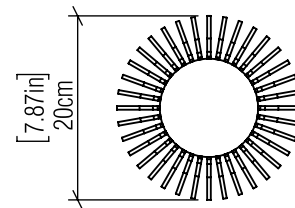

Specifier: _____ Date: _____

Project name: _____

Project location: _____

7059 [E-26]

Name: Table Accord Stecche Di Legno 7059
Collection: Stecche Di Legno
Application: Table Lamp
Construction: Natural Wood Veneer, MDF, Leather and Cotton Shade

Specifications

Light Source: 1X 25W 120V-240V E26 (medium base)
Light Bulbs not Included
Color Temperature: Lamp dependent
CRI: Lamp dependent
Delivered Lumens: Lamp dependent
Total Power: Lamp dependent
Input Voltage: 120V - 240V
Input Frequency: 60 Hz
Canopy Dimension: N/A
Height Adjustment Limit: N/A
Weight: 1.35kg/2.98lbs

Fixture Image

Technical Drawing

Photometric Graph

Standards