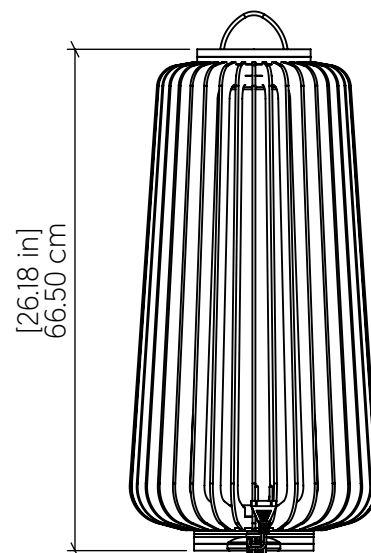

### Specifications

Light Source: 1X 25W 120v-240v E26 (medium base)

Light Bulbs not Included

Color Temperature: Lamp dependent

CRI: Lamp dependent

Delivered Lumens: Lamp dependent

Total Power: Lamp dependent

Input Voltage: 120V - 240V

Input Frequency: 60 Hz

Canopy Dimension: N/A

Height Adjustment Limit: N/A

Weight: 3.37kg/8.73lbs

### Fixture Image

### Technical Drawing