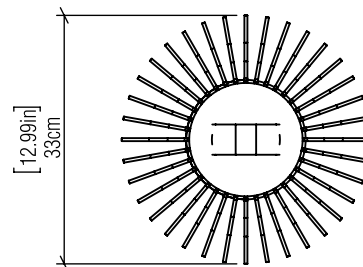

3036 [E-26]

Name: Floor Lamp Accord Stecche Di Legno 3036

Collection: Stecche Di Legno

Application: Floor Lamp

Construction: Natural Wood Veneer, MDF and Cotton Shade

Specifications

Light Source: 1X 25W 120v-240v E26 (medium base)

Light Bulbs not Included

Color Temperature: Lamp dependent

CRI: Lamp dependent

Delivered Lumens: Lamp dependent

Total Power: Lamp dependent

Input Voltage: 120V - 240V

Input Frequency: 60 Hz

Canopy Dimension: N/A

Height Adjustment Limit: N/A

Weight: 3.37kg/8.73lbs

Fixture Image

Technical Drawing

Photometric Graph

Standards