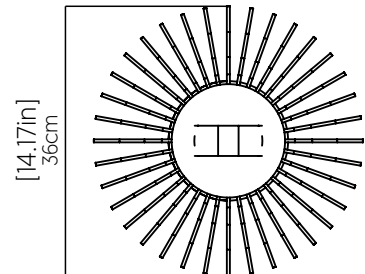

3038 [E-26]

Name: Floor Lamp Accord Stecche Di Legno 3038
 Collection: Stecche Di Legno
 Application: Floor Lamp
 Construction: Natural Wood Veneer, MDF and Cotton Shade

Specifications

Light Source: 1X 25W 120v-240v E26 (medium base)
 Light Bulbs not Included
 Color Temperature: Lamp dependent
 CRI: Lamp dependent
 Delivered Lumens: Lamp dependent
 Total Power: Lamp dependent
 Input Voltage: 120V - 240V
 Input Frequency: 60 Hz
 Canopy Dimension: N/A
 Height Adjustment Limit: N/A
 Weight: N/A

Fixture Image

Technical Drawing

Photometric Graph

Standards