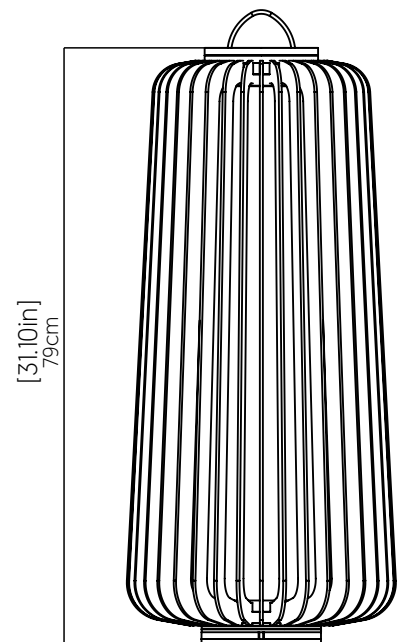

3038 [E-26]

Name: Floor Lamp Accord Stecche Di Legno 3038
 Collection: Stecche Di Legno
 Application: Floor Lamp
 Construction: Natural Wood Veneer, MDF and Cotton Shade

Specifications

Light Source: 1X 25W 120v-240v E26 (medium base)
 Light Bulbs not Included
 Color Temperature: Lamp dependent
 CRI: Lamp dependent
 Delivered Lumens: Lamp dependent
 Total Power: Lamp dependent
 Input Voltage: 120V - 240V
 Input Frequency: 60 Hz
 Canopy Dimension: N/A
 Height Adjustment Limit: N/A
 Weight: N/A

Fixture Image

Technical Drawing

Photometric Graph

Standards