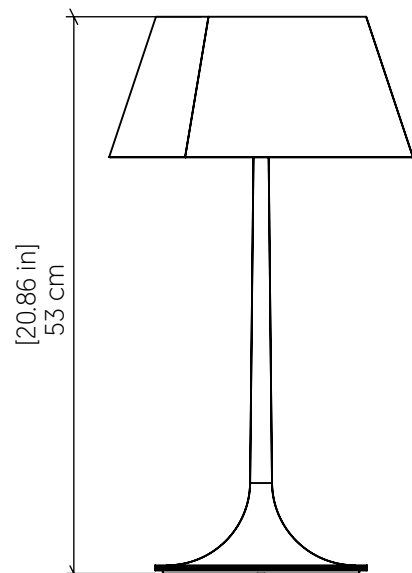

Technical Drawing