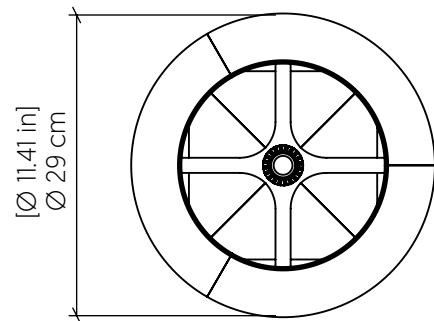

Technical Drawing