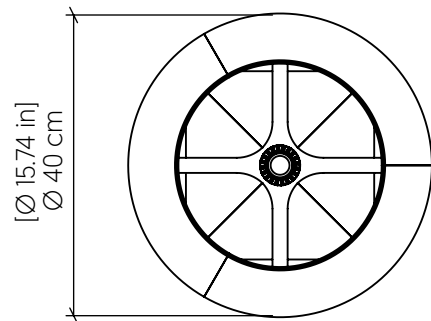

Technical Drawing