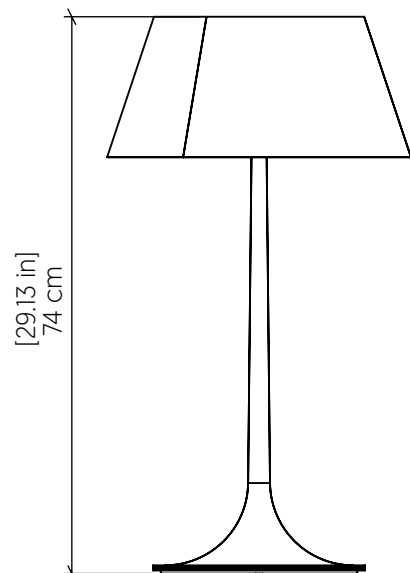

Technical Drawing