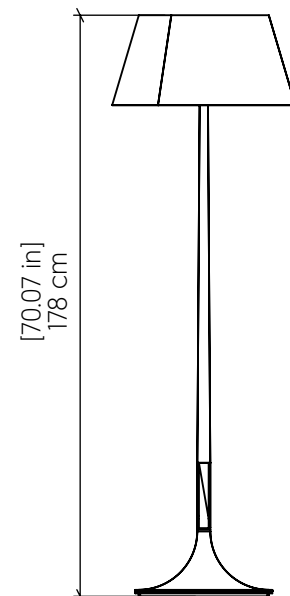

Specifier: _____ Date: _____

Project name: _____

Project location: _____

3044 [E-26]

Name: Nostalgia Accord Floor Lamp 3044
 Collection: Nostalgia
 Application: Floor Lamp
 Construction: Natural Wood Veneer, MDF and Carbon Steel

Specifications

Light Source: 1X 25W 120v-240V E26 [medium base]
 Light Bulbs not Included
 Color Temperature: Lamp dependent
 CRI: Lamp dependent
 Delivered Lumens: Lamp dependent
 Total Power: Lamp dependent
 Input Voltage: 120V - 240V
 Input Frequency: 60 Hz
 Canopy Dimension: N/A
 Height Adjustment Limit: N/A
 Weight: N/A

Fixture Image

Technical Drawing

Photometric Graph

Standards