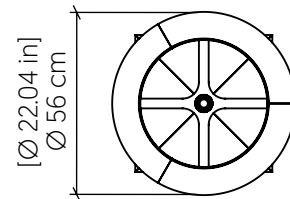

Specifier: _____ Date: _____

Project name: _____

Project location: _____

3044 [E-26]

Name: Nostalgia Accord Floor Lamp 3044
Collection: Nostalgia
Application: Floor Lamp
Construction: Natural Wood Veneer, MDF and Carbon Steel

Specifications

Light Source: 1X 25W 120v-240V E26 [medium base]
Light Bulbs not Included
Color Temperature: Lamp dependent
CRI: Lamp dependent
Delivered Lumens: Lamp dependent
Total Power: Lamp dependent
Input Voltage: 120V - 240V
Input Frequency: 60 Hz
Canopy Dimension: N/A
Height Adjustment Limit: N/A
Weight: N/A

Fixture Image

Technical Drawing

Photometric Graph

Standards