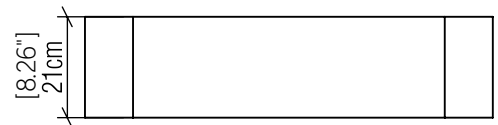

1448 [E-26]

Name: Esfera Accord Pendant 1448
Collection: Esfera
Application: Pendant
Construction: Natural Wood Veneer, MDF and Acrylic

Specifications

Light Source: 3X 25W 120V-240V E26 [medium base]
Lamps not included
Color Temperature: Lamp Dependent
Dimming Option: Lamp Dependent
CRI: Lamp Dependent
Delivered Lumens: Lamp Dependent
Total Power: Lamp Dependent
Input Voltage: 120V-240V
Input Frequency: 60 Hz
Canopy Dimension 0.8cm Ø13,5cm / H0.31" Ø5.31"
Height Adjustment Limit: 10'
Weight: N/A

Fixture Image

Technical Drawing

Photometric Graph

Standards