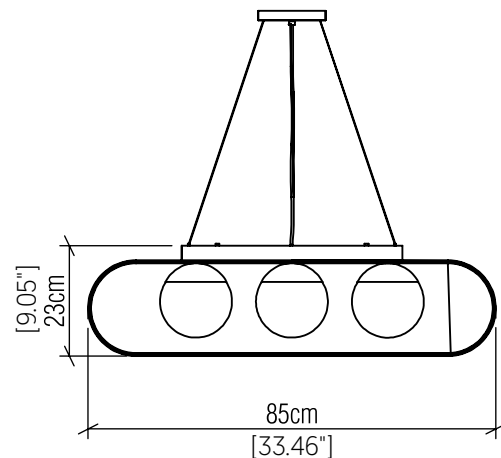

1448 [E-26]

Name: Esfera Accord Pendant 1448
 Collection: Esfera
 Application: Pendant
 Construction: Natural Wood Veneer, MDF and Acrylic

Specifications

Light Source: 3X 25W 120V-240V E26 [medium base]
 Lamps not included
 Color Temperature: Lamp Dependent
 Dimming Option: Lamp Dependent
 CRI: Lamp Dependent
 Delivered Lumens: Lamp Dependent
 Total Power: Lamp Dependent
 Input Voltage: 120V-240V
 Input Frequency: 60 Hz
 Canopy Dimension 0.8cm Ø13,5cm / H0.31" Ø5.31"
 Height Adjustment Limit: 10'
 Weight: N/A

Fixture Image

Technical Drawing

Photometric Graph

Standards