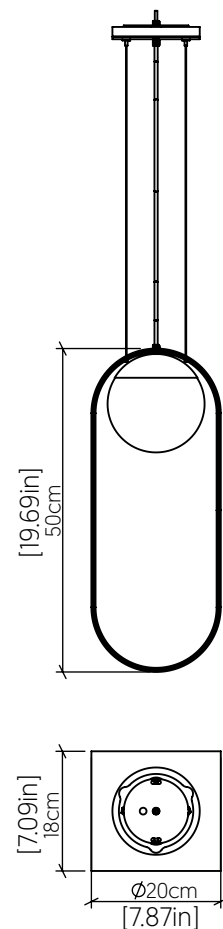

## 1466 [E-26]

Name: Sfera Accord Pendant 1466  
 Collection: Sfera  
 Application: Pendant  
 Construction: Natural Wood Veneer, MDF,  
 Frosted Glass

### Specifications

Light Source: 1x 25w 120V-240V E26 [medium base]  
 Lamps not included  
 Color Temperature: Lamp Dependent  
 Dimming Option: Lamp Dependent  
 CRI: Lamp Dependent  
 Delivered Lumens: Lamp Dependent  
 Total Power: Lamp Dependent  
 Input Voltage: 120V-240V  
 Input Frequency: 60 Hz  
 Canopy Dimension: H0.8xØ13.5cm / H0.31xØ5.31"  
 Height Adjustment Limit: 10'  
 Weight: 2.9kg / 63.93lbs

### Fixture Image

### Technical Drawing