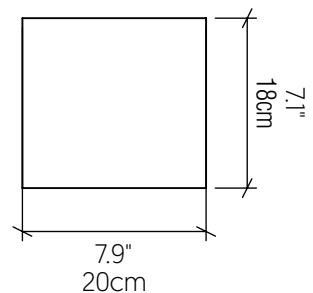

Specifier: _____ Date: _____

Project name: _____

Project location: _____

4191 [E-26]

Name: Sfera Accord Wall Lamps 4191
Collection: Sfera
Application: Wall
Construction: Natural Wood Veneer, MDF and Frosted Glass

Specifications

Light Source: 1X 25W 120V-240V E26 (medium base)
Light Bulbs not Included
Color Temperature: Lamp dependent
CRI: Lamp dependent
Delivered Lumens: Lamp dependent
Total Power: Lamp dependent
Input Voltage: 120V - 240V
Input Frequency: 60 Hz
Canopy Dimension: N/A
Height Adjustment Limit: N/A
Weight: N/A

Fixture Image

Technical Drawing

Photometric Graph

Standards