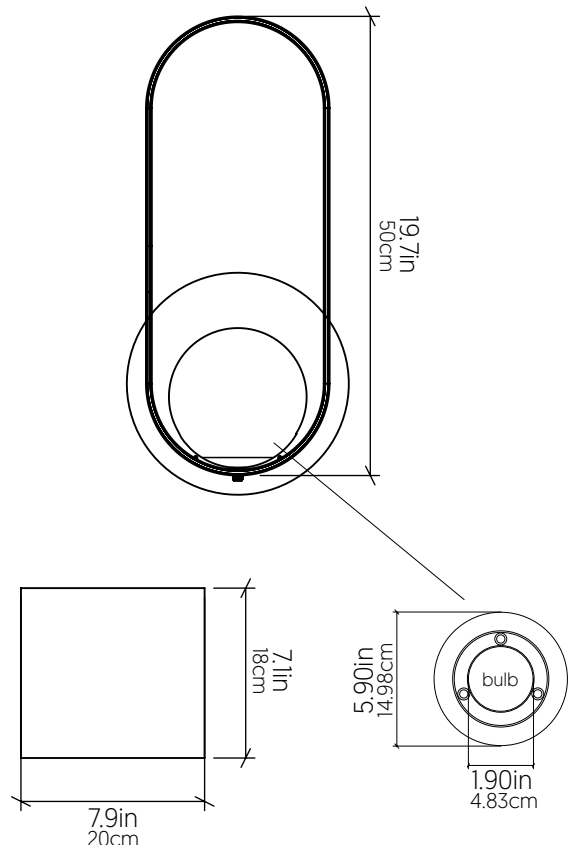

4191 [E-26]

Name: Sfera Accord Wall Lamps 4191
 Collection: Sfera
 Application: Wall
 Construction: Natural Wood Veneer, MDF and Frosted Glass

Specifications

Light Source: 1X 25W 120V-240V E26 (medium base)
 Light Bulbs not Included
 Color Temperature: Lamp dependent
 CRI: Lamp dependent
 Delivered Lumens: Lamp dependent
 Total Power: Lamp dependent
 Input Voltage: 120V - 240V
 Input Frequency: 60 Hz
 Canopy Dimension: N/A
 Height Adjustment Limit: N/A
 Weight: N/A
 Lamp Type: E26- A15 [1.9" diameter]

Fixture Image

Technical Drawing

Photometric Graph

Standards

Coming Soon!