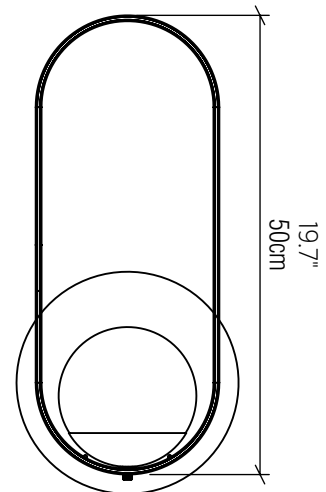

### Specifications

Light Source: 1X 25W 120V-240V E26 (medium base)  
 Light Bulbs not Included  
 Color Temperature: Lamp dependent  
 CRI: Lamp dependent  
 Delivered Lumens: Lamp dependent  
 Total Power: Lamp dependent  
 Input Voltage: 120V - 240V  
 Input Frequency: 60 Hz  
 Canopy Dimension: N/A  
 Height Adjustment Limit: N/A  
 Weight: N/A

### Technical Drawing