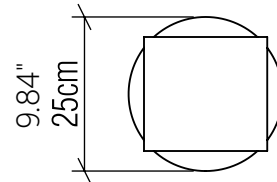

Specifier: _____ Date: _____

Project name: _____

Project location: _____

7064 [E-26]

Name: Esfera Accord Table 7064
Collection: Esfera
Application: Table
Construction: Natural Wood Veneer, MDF and Acrylic

Specifications

Light Source:	1X 25W 120V-240V E26 [medium base]	Lamps not included
Color Temperature:	Lamp Dependent	
Dimming Option:	Lamp Dependent	
CRI:	Lamp Dependent	
Delivered Lumens:	Lamp Dependent	
Total Power:	Lamp Dependent	
Input Voltage:	120V-240V	
Input Frequency:	60 Hz	
Canopy Dimension	N/A	
Height Adjustment Limit:	N/A	
Weight:	N/A	

Fixture Image

Technical Drawing

Photometric Graph

Standards