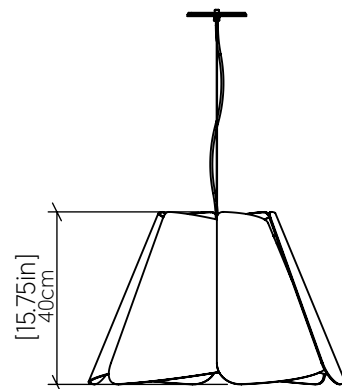

Technical Drawing