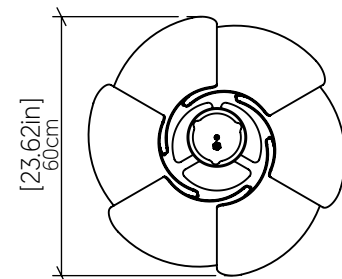

Technical Drawing