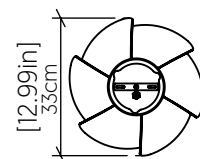

Technical Drawing