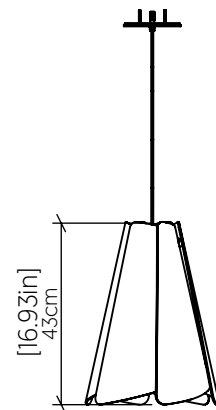

Technical Drawing