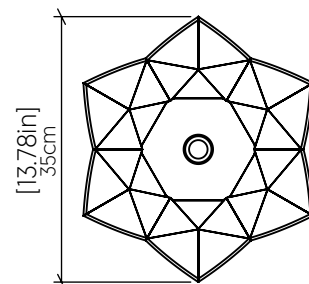

Technical Drawing