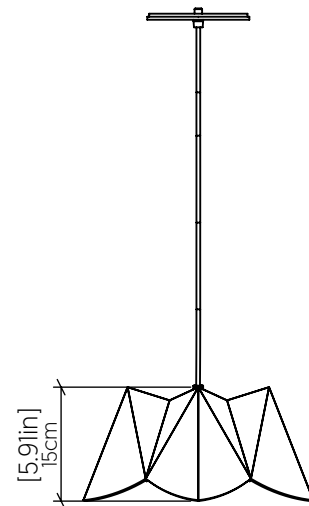

## 1299 [E-26]

Name: Physalis Accord Pendant 1299  
 Collection: Physalis  
 Application: Pendant  
 Construction: Natural Wood Veneer, MDF

### Specifications

Light Source: 1X 25W 120V-240V E26 [medium base]  
 Driver Location: N/A  
 Color Temperature: Lamp Dependent  
 Dimming Option: Lamp Dependent  
 CRI: Lamp Dependent  
 Delivered Lumens: Lamp Dependent  
 Total Power: Lamp Dependent  
 Input Voltage: 120V-240V  
 Input Frequency: 60 Hz  
 Canopy Dimension: H0.8cm Ø13,5cm / H0.31" Ø5.31"  
 Height Adjustment Limit: 10'  
 Weight: 1.44kg/3.18lbs

### Fixture Image

### Technical Drawing