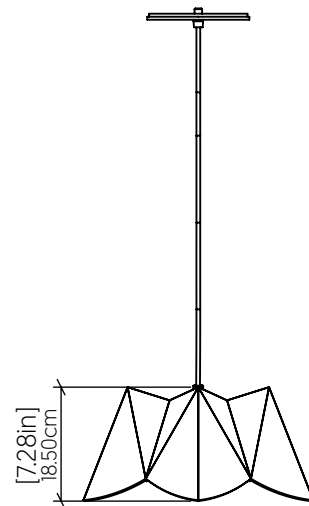

1283 [E-26]

Name: Physalis Accord Pendant 1283
 Collection: Physlis
 Application: Pendant
 Construction: Natural Wood Veneer, MDF

Specifications

Light Source: 1X 25W 120V-240V E26 [medium base]
 Driver Location: N/A
 Color Temperature: Lamp Dependent
 Dimming Option: Lamp Dependent
 CRI: Lamp Dependent
 Delivered Lumens: Lamp Dependent
 Total Power: Lamp Dependent
 Input Voltage: 120V-240V
 Input Frequency: 60 Hz
 Canopy Dimension: H0.8cm Ø13,5cm / H0.31" Ø5.31"
 Height Adjustment Limit: 10'
 Weight: 2.34kg/5.16lbs

Fixture Image

Technical Drawing

Photometric Graph

Standards