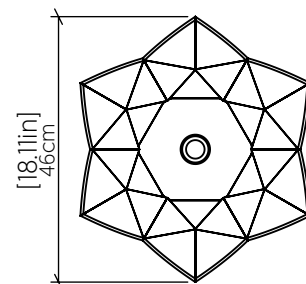

1283 [E-26]

Name: Physalis Accord Pendant 1283
 Collection: Physlis
 Application: Pendant
 Construction: Natural Wood Veneer, MDF

Specifications

Light Source: 1X 25W 120V-240V E26 [medium base]
 Driver Location: N/A
 Color Temperature: Lamp Dependent
 Dimming Option: Lamp Dependent
 CRI: Lamp Dependent
 Delivered Lumens: Lamp Dependent
 Total Power: Lamp Dependent
 Input Voltage: 120V-240V
 Input Frequency: 60 Hz
 Canopy Dimension: H0.8cm Ø13,5cm / H0.31" Ø5.31"
 Height Adjustment Limit: 10'
 Weight: 2.34kg/5.16lbs

Fixture Image

Technical Drawing

Photometric Graph

Standards