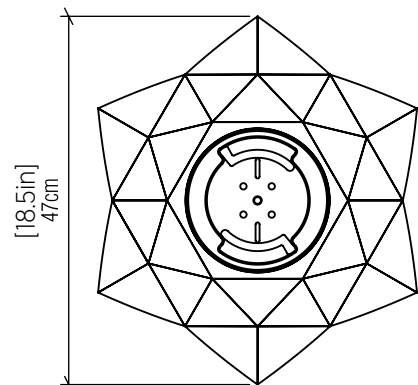

5092 [E-26]

Name: Physalis Accord Ceiling Mounted 5092
Collection: Physalis
Application: Ceiling
Construction: Natural Wood Veneer, MDF

Specifications

Light Source: 1X 25W 120v-240v E26 (medium base)
Lamps not included
Color Temperature: Lamp Dependent
Dimming Option: Lamp Dependent
CRI: Lamp Dependent
Delivered Lumens: Lamp Dependent
Total Power: Lamp Dependent
Input Voltage: 120V-240V
Input Frequency: 60 Hz
Canopy Dimension H0.8cm Ø13.5cm / H0.31" Ø5.31"
Height Adjustment Limit: 10'
Weight: 1.8kg/3.97lbs

Fixture Image

Technical Drawing

Photometric Graph

Standards