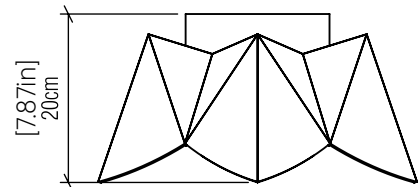

5092 [E-26]

Name: Physalis Accord Ceiling Mounted 5092
Collection: Physalis
Application: Ceiling
Construction: Natural Wood Veneer, MDF

Specifications

Light Source: 1X 25W 120v-240v E26 (medium base)
Lamps not included
Color Temperature: Lamp Dependent
Dimming Option: Lamp Dependent
CRI: Lamp Dependent
Delivered Lumens: Lamp Dependent
Total Power: Lamp Dependent
Input Voltage: 120V-240V
Input Frequency: 60 Hz
Canopy Dimension H0.8cm Ø13.5cm / H0.31" Ø5.31"
Height Adjustment Limit: 10'
Weight: 1.8kg/3.97lbs

Fixture Image

Technical Drawing

Photometric Graph

Standards