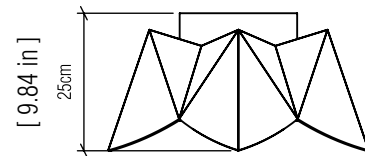

5093 [E-26]

Name: Physalis Accord Ceiling Mounted 5093
Collection: Physalis
Application: Ceiling
Construction: Natural Wood Veneer, MDF

Specifications

Light Source: 1X 25W 120v-240v E26 (medium base)
Lamps not included Lamps not included
Color Temperature: Lamp Dependent
Dimming Option: Lamp Dependent
CRI: Lamp Dependent
Delivered Lumens: Lamp Dependent
Total Power: Lamp Dependent
Input Voltage: 120V-240V
Input Frequency: 60 Hz
Canopy Dimension H0.8cm Ø13,5cm / H0.31" Ø5.31"
Height Adjustment Limit: 10'
Weight: N/A

Fixture Image

Technical Drawing

Photometric Graph

Standards