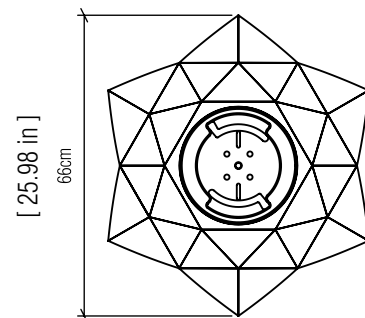

5093 [E-26]

Name: Physalis Accord Ceiling Mounted 5093
 Collection: Physalis
 Application: Ceiling
 Construction: Natural Wood Veneer, MDF

Specifications

Light Source: 1X 25W 120v-240v E26 (medium base)
 Lamps not included Lamps not included
 Color Temperature: Lamp Dependent
 Dimming Option: Lamp Dependent
 CRI: Lamp Dependent
 Delivered Lumens: Lamp Dependent
 Total Power: Lamp Dependent
 Input Voltage: 120V-240V
 Input Frequency: 60 Hz
 Canopy Dimension H0.8cm Ø13,5cm / H0.31" Ø5.31"
 Height Adjustment Limit: 10'
 Weight: N/A

Fixture Image

Technical Drawing

Photometric Graph

Standards