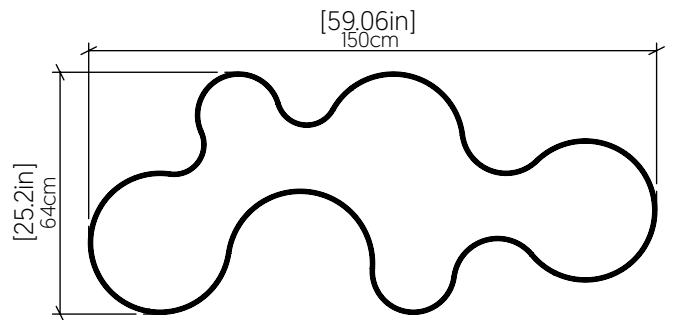

1337LED [LED]

Name: Organic Accord Pendant 1337 LED
 Collection: Organic
 Application: Pendant
 Construction: Natural Wood Venner, MDF and Acrylic

Specifications

Light Source: Integrated LED Module
 Driver Location: Fixture
 Color Temperature: 3000K, 3500K and 4000K
 Dimming Option: 0-10V OR ELV/TRIAC
 CRI: 90
 Delivered Lumens: 7700 lm
 Total Power: 112 W
 Input Voltage: 120V - 277V
 Input Frequency: 60 Hz
 Canopy Dimension: N/A
 Height Adjustment Limit: 10'
 Weight: N/A

Fixture Image

Technical Drawing

Photometric Graph

Standards