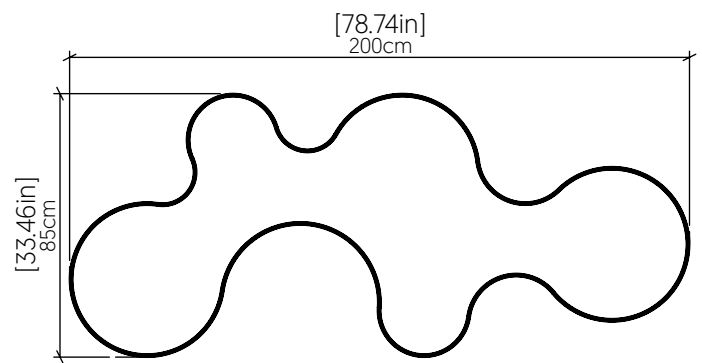

1258LED [LED]

Name: Organic Accord Pendant 1258 LED
Collection: Organic
Application: Pendant
Construction: Natural Wood Venner, MDF and Acrylic

Specifications

Light Source: Integrated LED Module
Driver Location: Fixture
Color Temperature: 3000K, 3500K and 4000K
Dimming Option: 0-10V OR ELV/TRIAC
CRI: 90
Delivered Lumens: 11550 lm
Total Power: 168 W
Input Voltage: 120V - 277V
Input Frequency: 60 Hz
Canopy Dimension: N/A
Height Adjustment Limit: 10'
Weight: N/A

Fixture Image

Technical Drawing

Photometric Graph

Standards