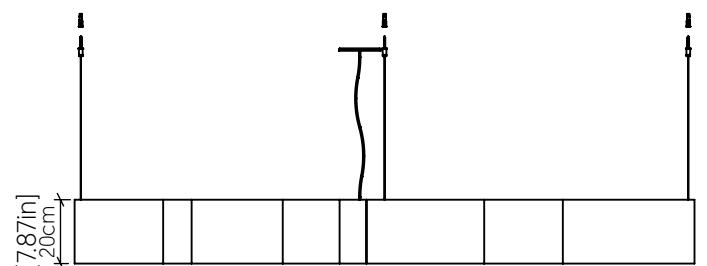

1258LED [LED]

Name: Organic Accord Pendant 1258 LED
Collection: Organic
Application: Pendant
Construction: Natural Wood Venner, MDF and Acrylic

Specifications

Light Source: Integrated LED Module
Driver Location: Fixture
Color Temperature: 3000K, 3500K and 4000K
Dimming Option: 0-10V OR ELV/TRIAC
CRI: 90
Delivered Lumens: 11550 lm
Total Power: 168 W
Input Voltage: 120V - 277V
Input Frequency: 60 Hz
Canopy Dimension: N/A
Height Adjustment Limit: 10'
Weight: N/A

Fixture Image

Technical Drawing

Photometric Graph

Standards