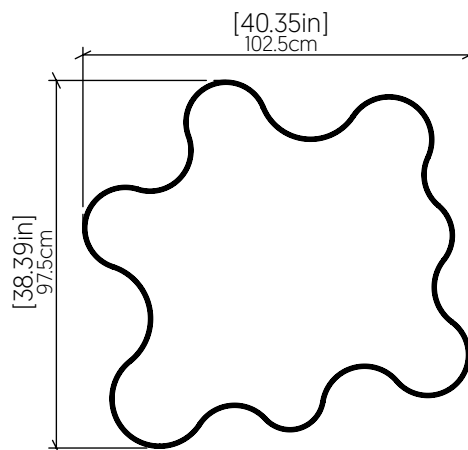

1200LED [LED]

Name: Organic Accord Pendant 1200 LED
 Collection: Organic
 Application: Pendant
 Construction: Natural Wood Venner, MDF and Acrylic

Specifications

Light Source: Integrated LED Module
 Driver Location: Dimmer Dependent
 Color Temperature: 3000K, 3500K and 4000K
 Dimming Option: 0-10V OR ELV/TRIAC
 CRI: 90
 Delivered Lumens: 5775 lm
 Total Power: 84 W
 Input Voltage: 120V - 277V
 Input Frequency: 60 Hz
 Canopy Dimension: N/A
 Height Adjustment Limit: 10'
 Weight: N/A

Fixture Image

Technical Drawing

Photometric Graph

Standards