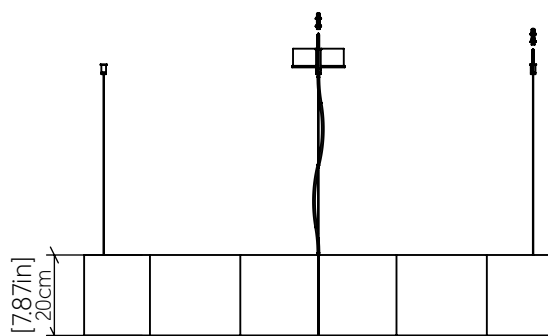

1222LED [LED]

Name: Trefoil Accord Pendant 1222 LED
 Collection: Organic
 Application: Pendant
 Construction: Natural Wood Venner, MDF and Acrylic

Specifications

Light Source: Integrated LED Module
 Driver Location: Dimmer Dependent
 Color Temperature: 3000K, 3500K and 4000K
 Dimming Option: 0-10V OR ELV/TRIAC
 CRI: 90
 Delivered Lumens: 5775 lm
 Total Power: 84 W
 Input Voltage: 120V - 277V
 Input Frequency: 60 Hz
 Canopy Dimension: N/A
 Height Adjustment Limit: 10'
 Weight: N/A

Fixture Image

Technical Drawing

Photometric Graph

Standards