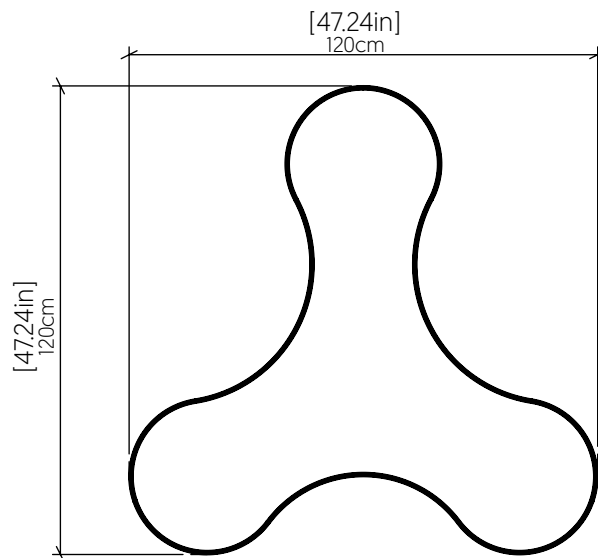

1222LED [LED]

Name: Trefoil Accord Pendant 1222 LED
 Collection: Organic
 Application: Pendant
 Construction: Natural Wood Venner, MDF and Acrylic

Specifications

Light Source: Integrated LED Module
 Driver Location: Dimmer Dependent
 Color Temperature: 3000K, 3500K and 4000K
 Dimming Option: 0-10V OR ELV/TRIAC
 CRI: 90
 Delivered Lumens: 5775 lm
 Total Power: 84 W
 Input Voltage: 120V - 277V
 Input Frequency: 60 Hz
 Canopy Dimension: N/A
 Height Adjustment Limit: 10'
 Weight: N/A

Fixture Image

Technical Drawing

Photometric Graph

Standards