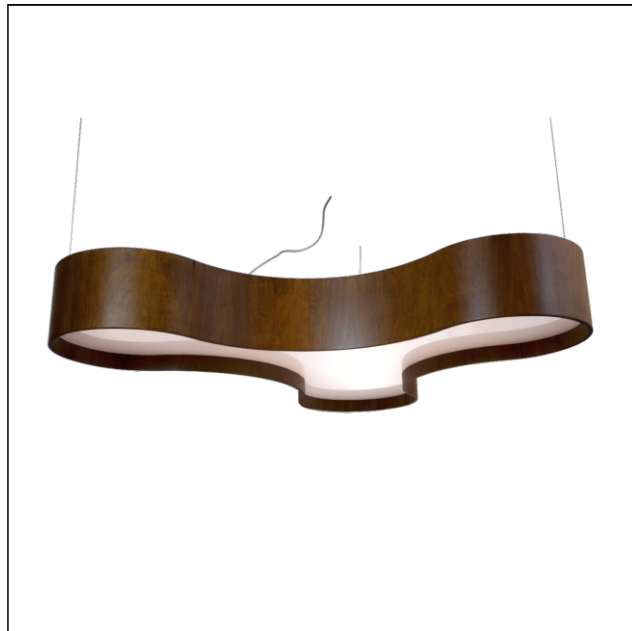

1222LED [LED]

Name: Trefoil Accord Pendant 1222 LED
Collection: Organic
Application: Pendant
Construction: Natural Wood Venner, MDF and Acrylic

Specifications

Light Source: Integrated LED Module
Driver Location: Dimmer Dependent
Color Temperature: 3000K, 3500K and 4000K
Dimming Option: 0-10V OR ELV/TRIAC
CRI: 90
Delivered Lumens: 5775 lm
Total Power: 84 W
Input Voltage: 120V - 277V
Input Frequency: 60 Hz
Canopy Dimension: N/A
Height Adjustment Limit: 10'
Weight: N/A

Fixture Image