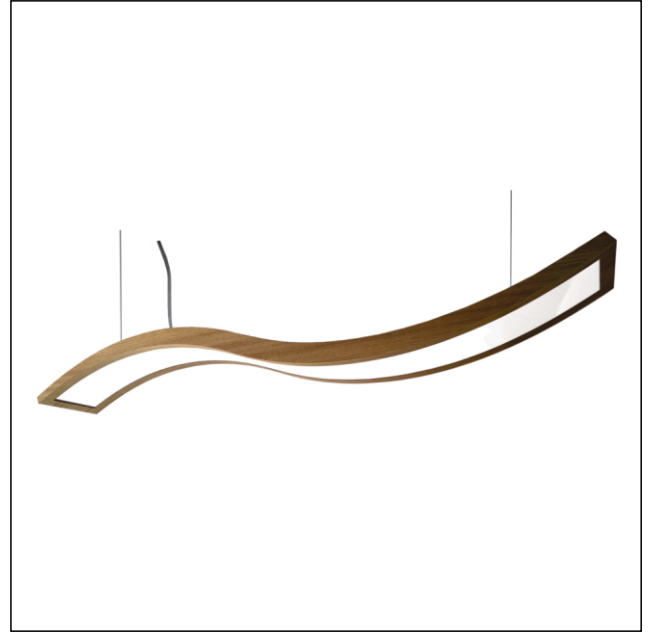

Fixture Image

Technical Drawing