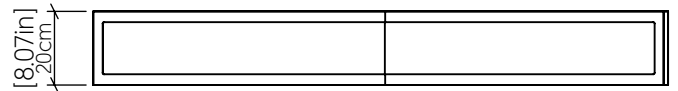

Specifier: _____ Date: _____

Project name: _____

Project location: _____

1300LED [LED]

Name: Wave Accord Pendant 1300 LED
Collection: Clean
Application: Pendant
Construction: Natural Wood Venner, MDF and Acrylic

Specifications

Light Source: Integrated LED Module
Driver Location: Canopy
Color Temperature: 3000K, 3500K and 4000K
Dimming Option: 0-10V OR ELV/TRIAC
CRI: 90
Delivered Lumens: 3276 lm
Total Power: 35.3 W
Input Voltage: 120V - 277V
Input Frequency: 60 Hz
Canopy Dimension: N/A
Height Adjustment Limit: 10'
Weight: N/A

Fixture Image

Technical Drawing

Photometric Graph

Standards