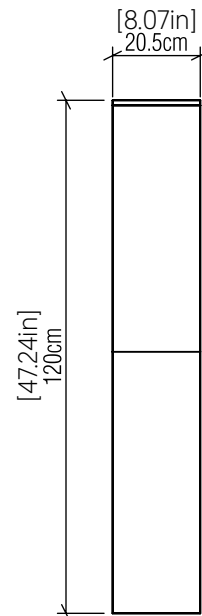

Technical Drawing