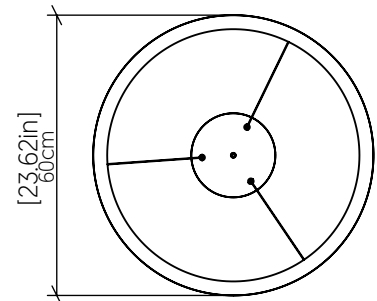

1316LED [LED]

Name: Frame Accord Pendant 1316 LED
Collection: Frame
Application: Pendant
Construction: Natural Wood Venner, MDF and Acrylic

Specifications

Light Source: Integrated LED Module
Driver Location: Canopy
Color Temperature: 3000K, 3500K and 4000K
Dimming Option: 0-10V OR ELV/TRIAC
CRI: 90
Delivered Lumens: 1482 lm
Total Power: 16 W
Input Voltage: 120V-277V
Input Frequency: 60 Hz
Canopy Dimension: N/A
Height Adjustment Limit: 10'
Weight: N/A

Fixture Image

Technical Drawing

Photometric Graph

Standards