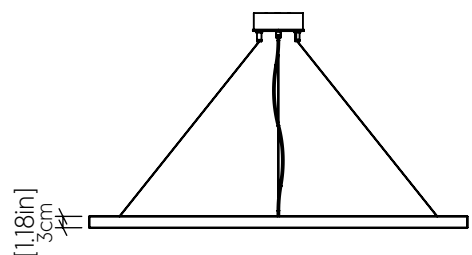

1320LED [LED]

Name: Frame Accord Pendant 1320 LED
Collection: Frame
Application: Pendant
Construction: Natural Wood Venner, MDF and Acrylic

Specifications

Light Source: Integrated LED Module
Driver Location: Canopy
Color Temperature: 3000K, 3500K and 4000K
Dimming Option: 0-10V OR ELV/TRIAC
CRI: 90
Delivered Lumens: 2116 lm
Total Power: 36.2 W
Input Voltage: 120V-277V
Input Frequency: 60 Hz
Canopy Dimension: N/A
Height Adjustment Limit: 10'
Weight: N/A

Fixture Image

Technical Drawing

Photometric Graph

Standards