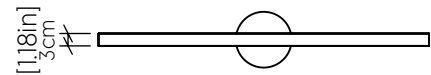

Technical Drawing