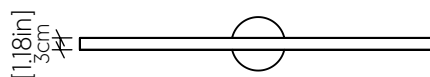

1297LED [LED]

Name: Frame Accord Pendant 1297 LED
Collection: Frame
Application: Pendant
Construction: Natural Wood Venner, MDF and Acrylic

Specifications

Light Source: Integrated LED Module
Driver Location: Canopy
Color Temperature: 3000K, 3500K and 4000K
Dimming Option: 0-10V OR ELV/TRIAC
CRI: 90
Delivered Lumens: 2184 lm
Total Power: 23.5 W
Input Voltage: 120V-277V
Input Frequency: 60 Hz
Canopy Dimension: N/A
Height Adjustment Limit: 10'
Weight: N/A

Fixture Image

Technical Drawing

Photometric Graph

Standards