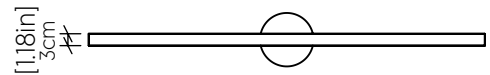

Technical Drawing