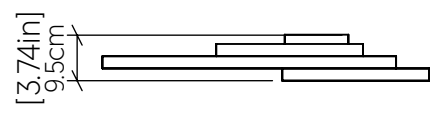

5083LED [LED]

Name: Frame Accord Ceiling Mounted 5083 LED
Collection: Frame
Application: Ceiling
Construction: Natural Wood Venner, MDF and Acrylic

Specifications

Light Source:	Integrated LED Module
Driver Location:	Inside the luminaire
Color Temperature:	3000K, 3500K and 4000K
Dimming Option:	0-10V, ELV/TRIAC
CRI:	90
Delivered Lumens:	6240 lm
Total Power:	67 W
Input Voltage:	120V - 277V
Input Frequency:	60 Hz
Canopy Dimension:	N/A
Height Adjustment Limit:	N/A
Weight:	N/A

Fixture Image

Technical Drawing

Photometric Graph

Standards