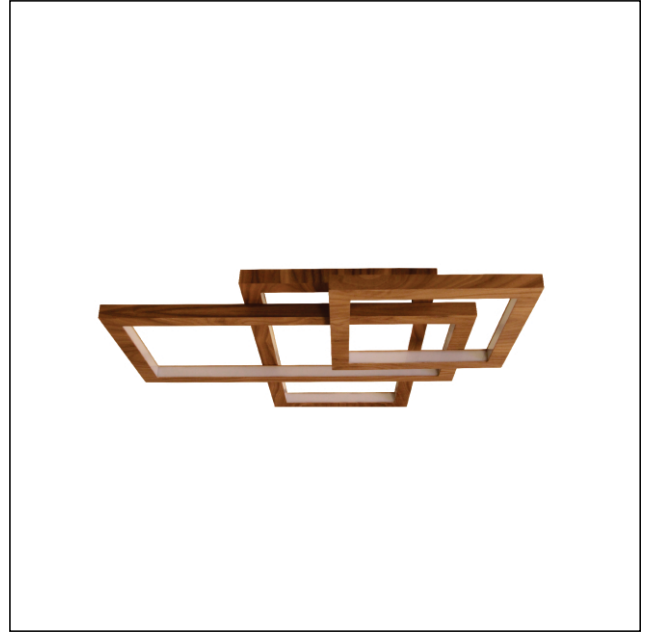

5083LED [LED]

Name: Frame Accord Ceiling Mounted 5083 LED
Collection: Frame
Application: Ceiling
Construction: Natural Wood Venner, MDF and Acrylic

Specifications

Light Source:	Integrated LED Module
Driver Location:	Inside the luminaire
Color Temperature:	3000K, 3500K and 4000K
Dimming Option:	0-10V, ELV/TRIAC
CRI:	90
Delivered Lumens:	6240 lm
Total Power:	67 W
Input Voltage:	120V - 277V
Input Frequency:	60 Hz
Canopy Dimension:	N/A
Height Adjustment Limit:	N/A
Weight:	N/A

Fixture Image

Technical Drawing