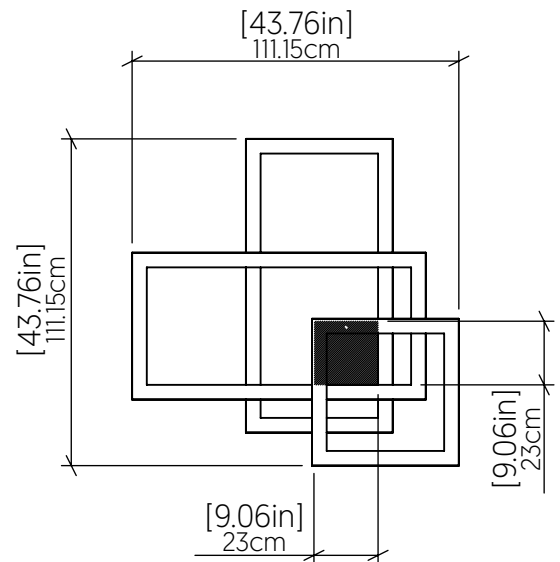

### Specifications

Light Source:	Integrated LED Module
Driver Location:	Inside the luminaire
Color Temperature:	3000K, 3500K and 4000K
Dimming Option:	0-10V, ELV/TRIAC
CRI:	90
Delivered Lumens:	6240 lm
Total Power:	67 W
Input Voltage:	120V - 277V
Input Frequency:	60 Hz
Canopy Dimension:	N/A
Height Adjustment Limit:	N/A
Weight:	N/A

### Technical Drawing