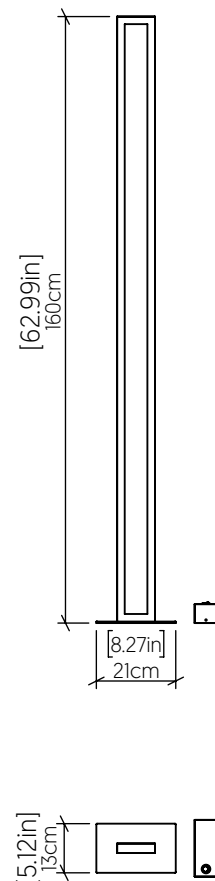

3123LED [LED]

Name: Frame Accord Floor Lamp 3123 LED
 Collection: Frame
 Application: Floor Lamp
 Construction: Natural Wood Venner, MDF and Acrylic

Specifications

Light Source: Integrated LED Module
 Driver Location: In line, Drive Enclosure
 Color Temperature: 3000K, 3500K and 4000K
 Dimming Option: non dimmable
 CRI: 90
 Delivered Lumens: 2652 lm
 Total Power: 28.6 W
 Input Voltage: 120V - 277V
 Input Frequency: 60 Hz
 Canopy Dimension: N/A
 Weight: N/A

Fixture Image

Technical Drawing

Photometric Graph

Standards