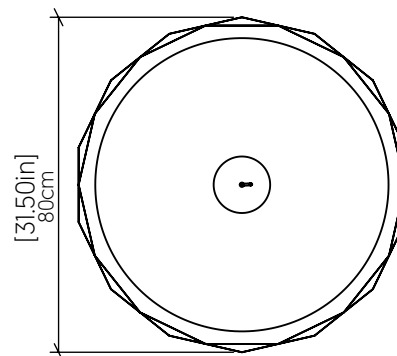

1355LED [LED]

Name: Faceted Accord Pendant 1355 LED
Collection: Facet
Application: Pendant
Construction: Natural Wood Venner, MDF and Acrylic

Specifications

Light Source: Integrated LED Module
Driver Location: Canopy
Color Temperature: 3000K, 3500K and 4000K
Dimming Option: 0-10V OR ELV/TRIAC
CRI: 90
Delivered Lumens: 1685 lm
Total Power: 28.8 W
Input Voltage: 120V-277V
Input Frequency: 60 Hz
Canopy Dimension: N/A
Height Adjustment Limit: 10'
Weight: N/A

Fixture Image

Technical Drawing

Photometric Graph

Standards