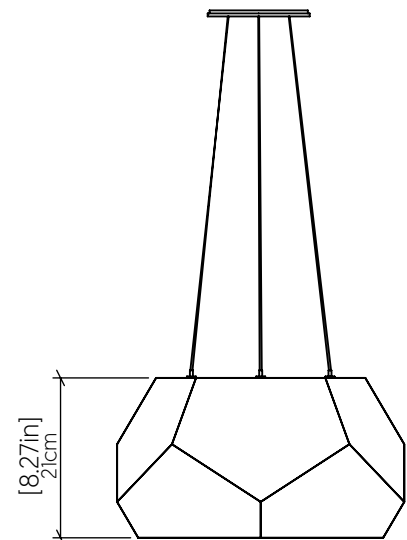

1226 [E-26]

Name: Facet Accord Pendant 1226
 Collection: Facet
 Application: Pendant
 Construction: Natural Wood Veneer, MDF and Acrylic

Specifications

Light Source: 2X 25W 120V-240V E26 (medium base)
 Driver Location: N/A
 Color Temperature: Lamp Dependent
 Dimming Option: Lamp Dependent
 CRI: Lamp Dependent
 Delivered Lumens: Lamp Dependent
 Total Power: Lamp Dependent
 Input Voltage: 120V-240V
 Input Frequency: 60 Hz
 Canopy Dimension: H0.8cm Ø13,5cm / H0.31" Ø5.31"
 Height Adjustment Limit: 10'
 Weight: 2.97kg/6.55lbs

Fixture Image

Technical Drawing

Photometric Graph

Standards