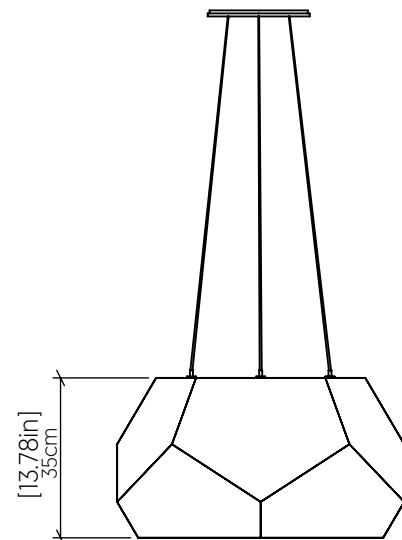

Technical Drawing