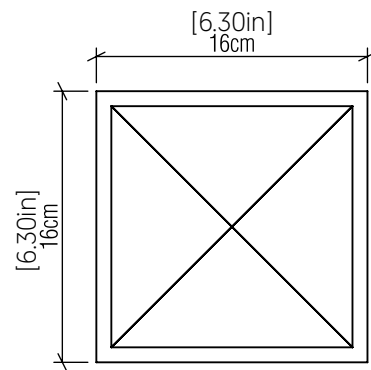

Technical Drawing