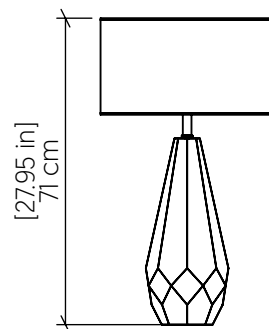

7051 [E-26]

Name: Facet Accord Table Lamp 7051
Collection: Facet
Application: Table Lamp
Construction: Natural Wood Veneer, MDF and Stainless Steel

Specifications

Light Source: 1X 25W 120v-277v E26 [medium base]
Light Bulbs not Included
Color Temperature: Lamp dependent
CRI: Lamp dependent
Delivered Lumens: Lamp dependent
Total Power: Lamp dependent
Input Voltage: 120V - 240V
Input Frequency: 60 Hz
Canopy Dimension: N/A
Height Adjustment Limit: N/A
Weight: 1.44kg/3.18lbs

Fixture Image

Technical Drawing

Photometric Graph

Standards