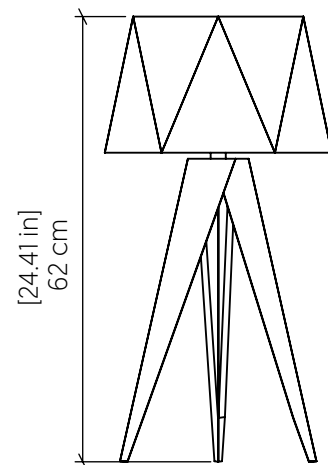

### Specifications

Light Source: 1X 25W 120V-240V E26 (medium base)  
 Light Bulbs not Included  
 Color Temperature: Lamp dependent  
 CRI: Lamp dependent  
 Delivered Lumens: Lamp dependent  
 Total Power: Lamp dependent  
 Input Voltage: 120V - 240V  
 Input Frequency: 60 Hz  
 Canopy Dimension: N/A  
 Height Adjustment Limit: N/A  
 Weight: 1.8kg/3.97lbs

### Technical Drawing