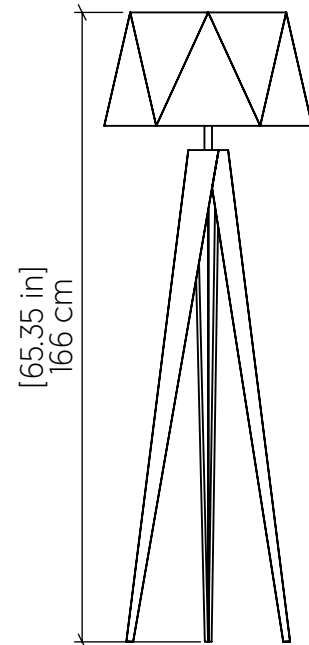

3034 [E-26]

Name: Facet Accord Floor Lamp 3034
 Collection: Facet
 Application: Floor Lamp
 Construction: Natural Wood Veneer, MDF and Stainless Steel

Specifications

Light Source: 1X 25W 120v-240v E26 (medium base)
 Light Bulbs not Included
 Color Temperature: Lamp dependent
 CRI: Lamp dependent
 Delivered Lumens: Lamp dependent
 Total Power: Lamp dependent
 Input Voltage: 120V - 240V
 Input Frequency: 60 Hz
 Canopy Dimension: N/A
 Height Adjustment Limit: N/A
 Weight: 5.85kg/12.90lbs

Fixture Image

Technical Drawing

Photometric Graph

Standards

DAMP
LOCATION