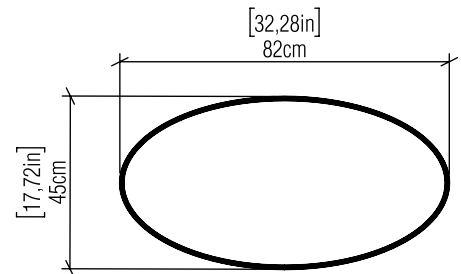

287LED [LED]

Name: Oval Accord Pendant 287 LED
 Collection: Oval
 Application: Pendant
 Construction: Natural Wood Venner, MDF and Acrylic

Specifications

Light Source:	Integrated LED Module
Driver Location	Dimmer Dependent
Color Temperature:	2700K, 3000K, 3500K and 4000K
Dimming Option:	0-10V OR ELV/TRIAC
CRI:	90
Luminous Flux:	8800lm
Delivered Lumens:	4400lm
Total Power:	64W
Input Voltage:	120V - 277V
Input Frequency:	60 Hz
Canopy Dimension	CANOPY DIMENSION
Height Adjustment Limit:	10'
Weight:	WEIGHT

Fixture Image

Technical Drawing

Photometric Graph

Standards