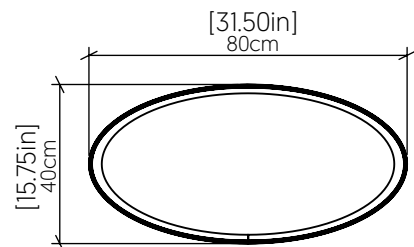

1218LED [LED]

Name: Oval Accord Pendant 1218 LED LED
 Collection: Oval
 Application: Pendant
 Construction: Natural Wood Venner, MDF and Acrylic

Specifications

Light Source: Integrated LED Module
 Driver Location: Dimmer Dependent
 Color Temperature: 3000K, 3500K and 4000K
 Dimming Option: 0-10V OR ELV/TRIAC
 CRI: 90
 Delivered Lumens: 3300 lm
 Total Power: 48 W
 Input Voltage: 120V - 277V
 Input Frequency: 60 Hz
 Canopy Dimension: N/A
 Height Adjustment Limit: 10'
 Weight: N/A

Fixture Image

Technical Drawing

Photometric Graph

Standards