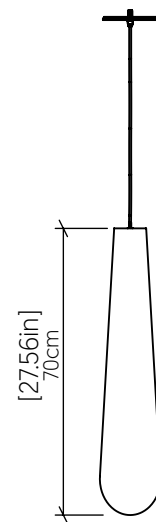

# 1277 [E-26]

Name: Conical Accord Pendant 1277  
 Collection: Cronical  
 Application: Pendant  
 Construction: Natural Wood Veneer, MDF

## Fixture Image

## Specifications

Light Source: 1X 25W 120V-240V E26 [medium base]  
 Driver Location: N/A  
 Color Temperature: Lamp Dependent  
 Dimming Option: Lamp Dependent  
 CRI: Lamp Dependent  
 Delivered Lumens: Lamp Dependent  
 Total Power: Lamp Dependent  
 Input Voltage: 120V-240V  
 Input Frequency: 60 Hz  
 Canopy Dimension: H0.8cm Ø13,5cm / H0.31" Ø5.31"  
 Height Adjustment Limit: 10'  
 Weight: 2.07kg/4.56lbs

## Technical Drawing